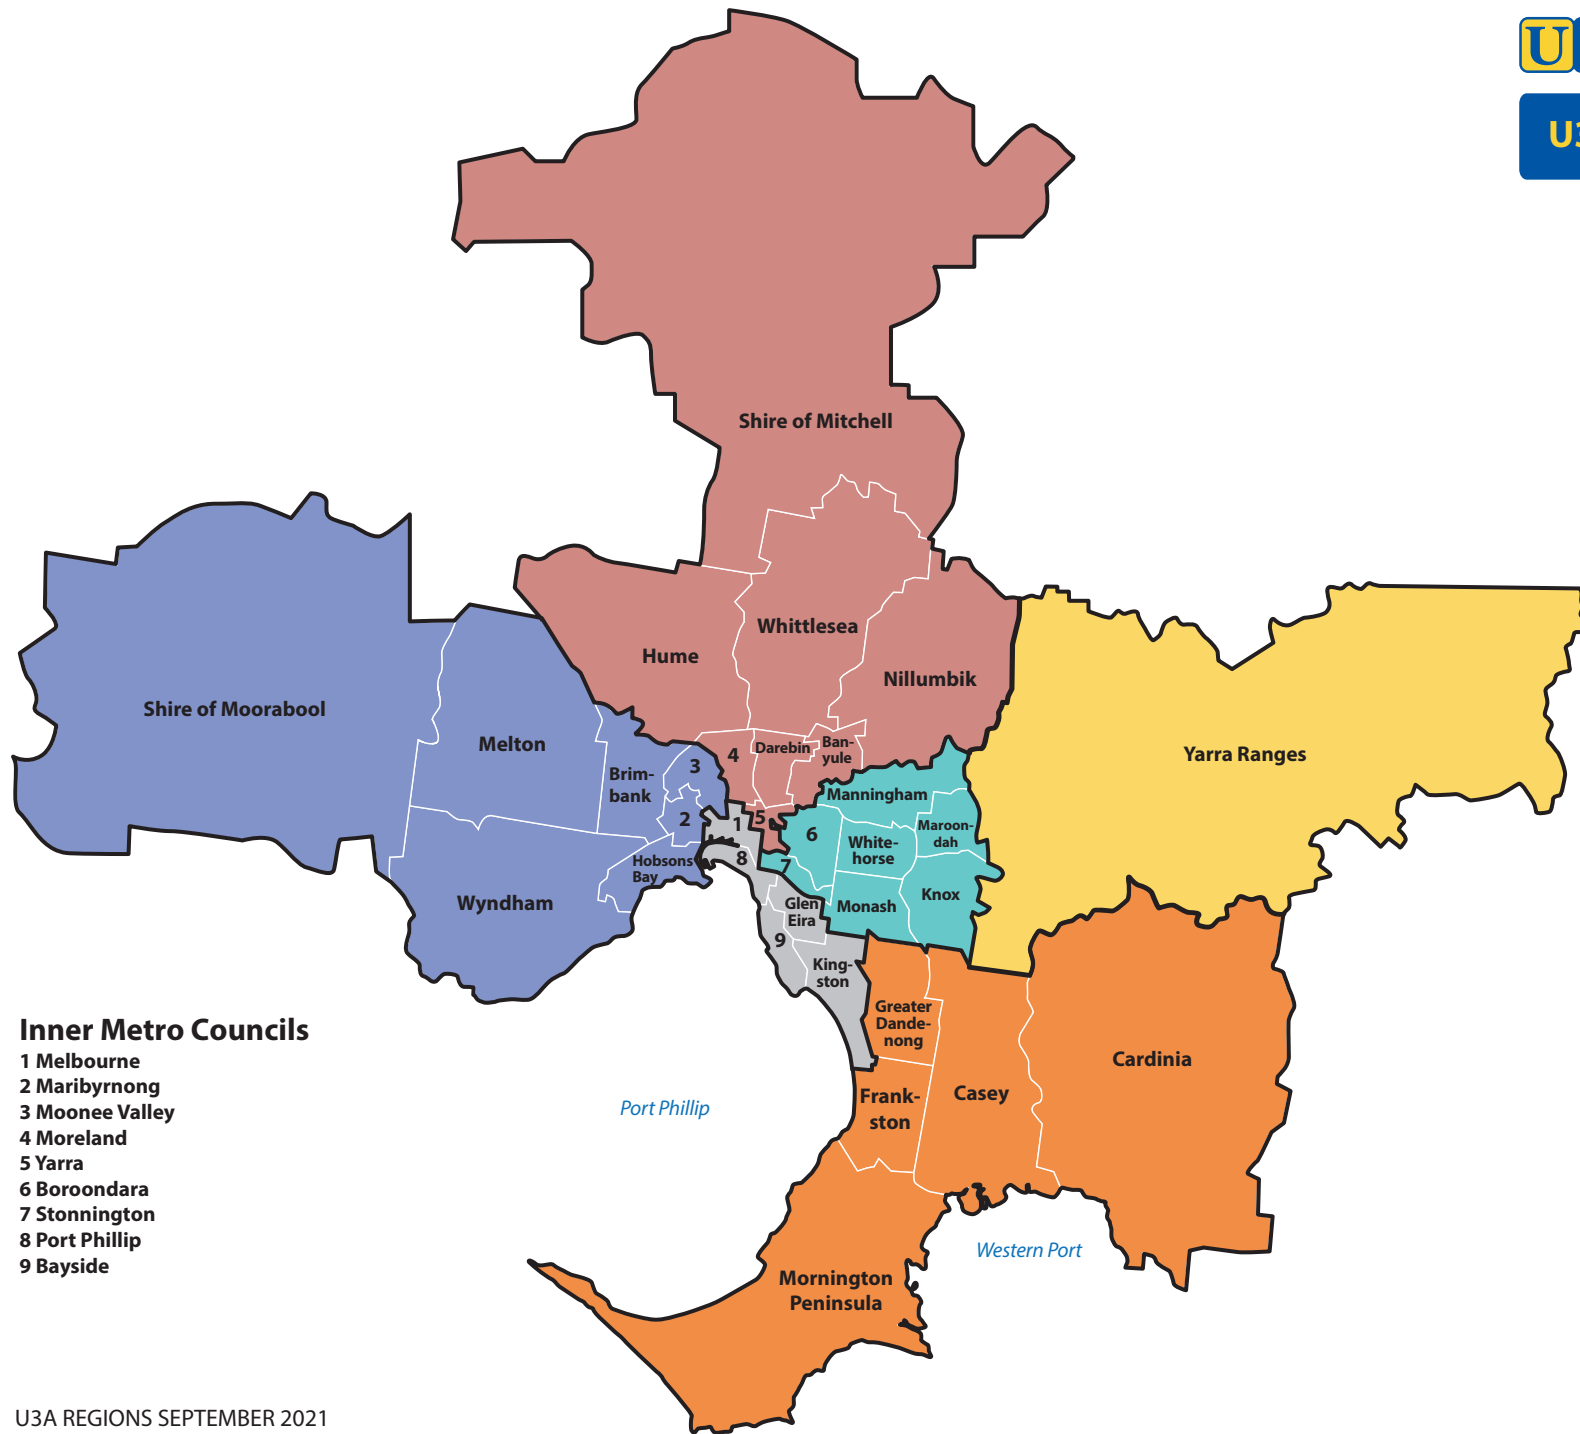

U3A Victoria Country Regions

U3A Victoria Metro Regions

- 6 Western Metro
- 7 Northern Metro
- 8 Outer Eastern
- 9 Eastern Metro
- 10 Outer South East Metro and Mornington Peninsula
- 11 Central and Southern Metro

Inner Metro Councils

- 1 Melbourne
- 2 Maribyrnong
- 3 Moonee Valley
- 4 Moreland
- 5 Yarra
- 6 Boroondara
- 7 Stonnington
- 8 Port Phillip
- 9 Bayside

U3A Victoria Country Regions

1 South West Victoria

U3A Apollo Bay
U3A Colac Otway
U3A Corangamite
U3A Corio Bay
U3A Geelong
U3A Hamilton
U3A Port Fairy
U3A Portland District
U3A Surfcoast
U3A Warrnambool

4 North East Victoria

U3A Albury-Wodonga
U3A Alpine
U3A Benalla and District
U3A Bright District
U3A Cobram and District
U3A Euroa and District
U3A Goulburn Valley
U3A Indigo
U3A Kilmore and District
U3A Mansfield
U3A Murrindindi East
U3A Myrtleford and District
U3A Nathalia
U3A Seymour and District
U3A Wangaratta

10 Outer South East Metro and Mornington Peninsula

U3A Cardinia
U3A Casey
U3A Cranbourne
U3A Dandenong
U3A Frankston
U3A Hastings
U3A Mornington
U3A Southern Peninsula

11 Central and Southern Metro

U3A Bayside
U3A Glen Eira
U3A Kingston
U3A Melbourne City
U3A Moorleigh
U3A Port Phillip
U3A Stonnington