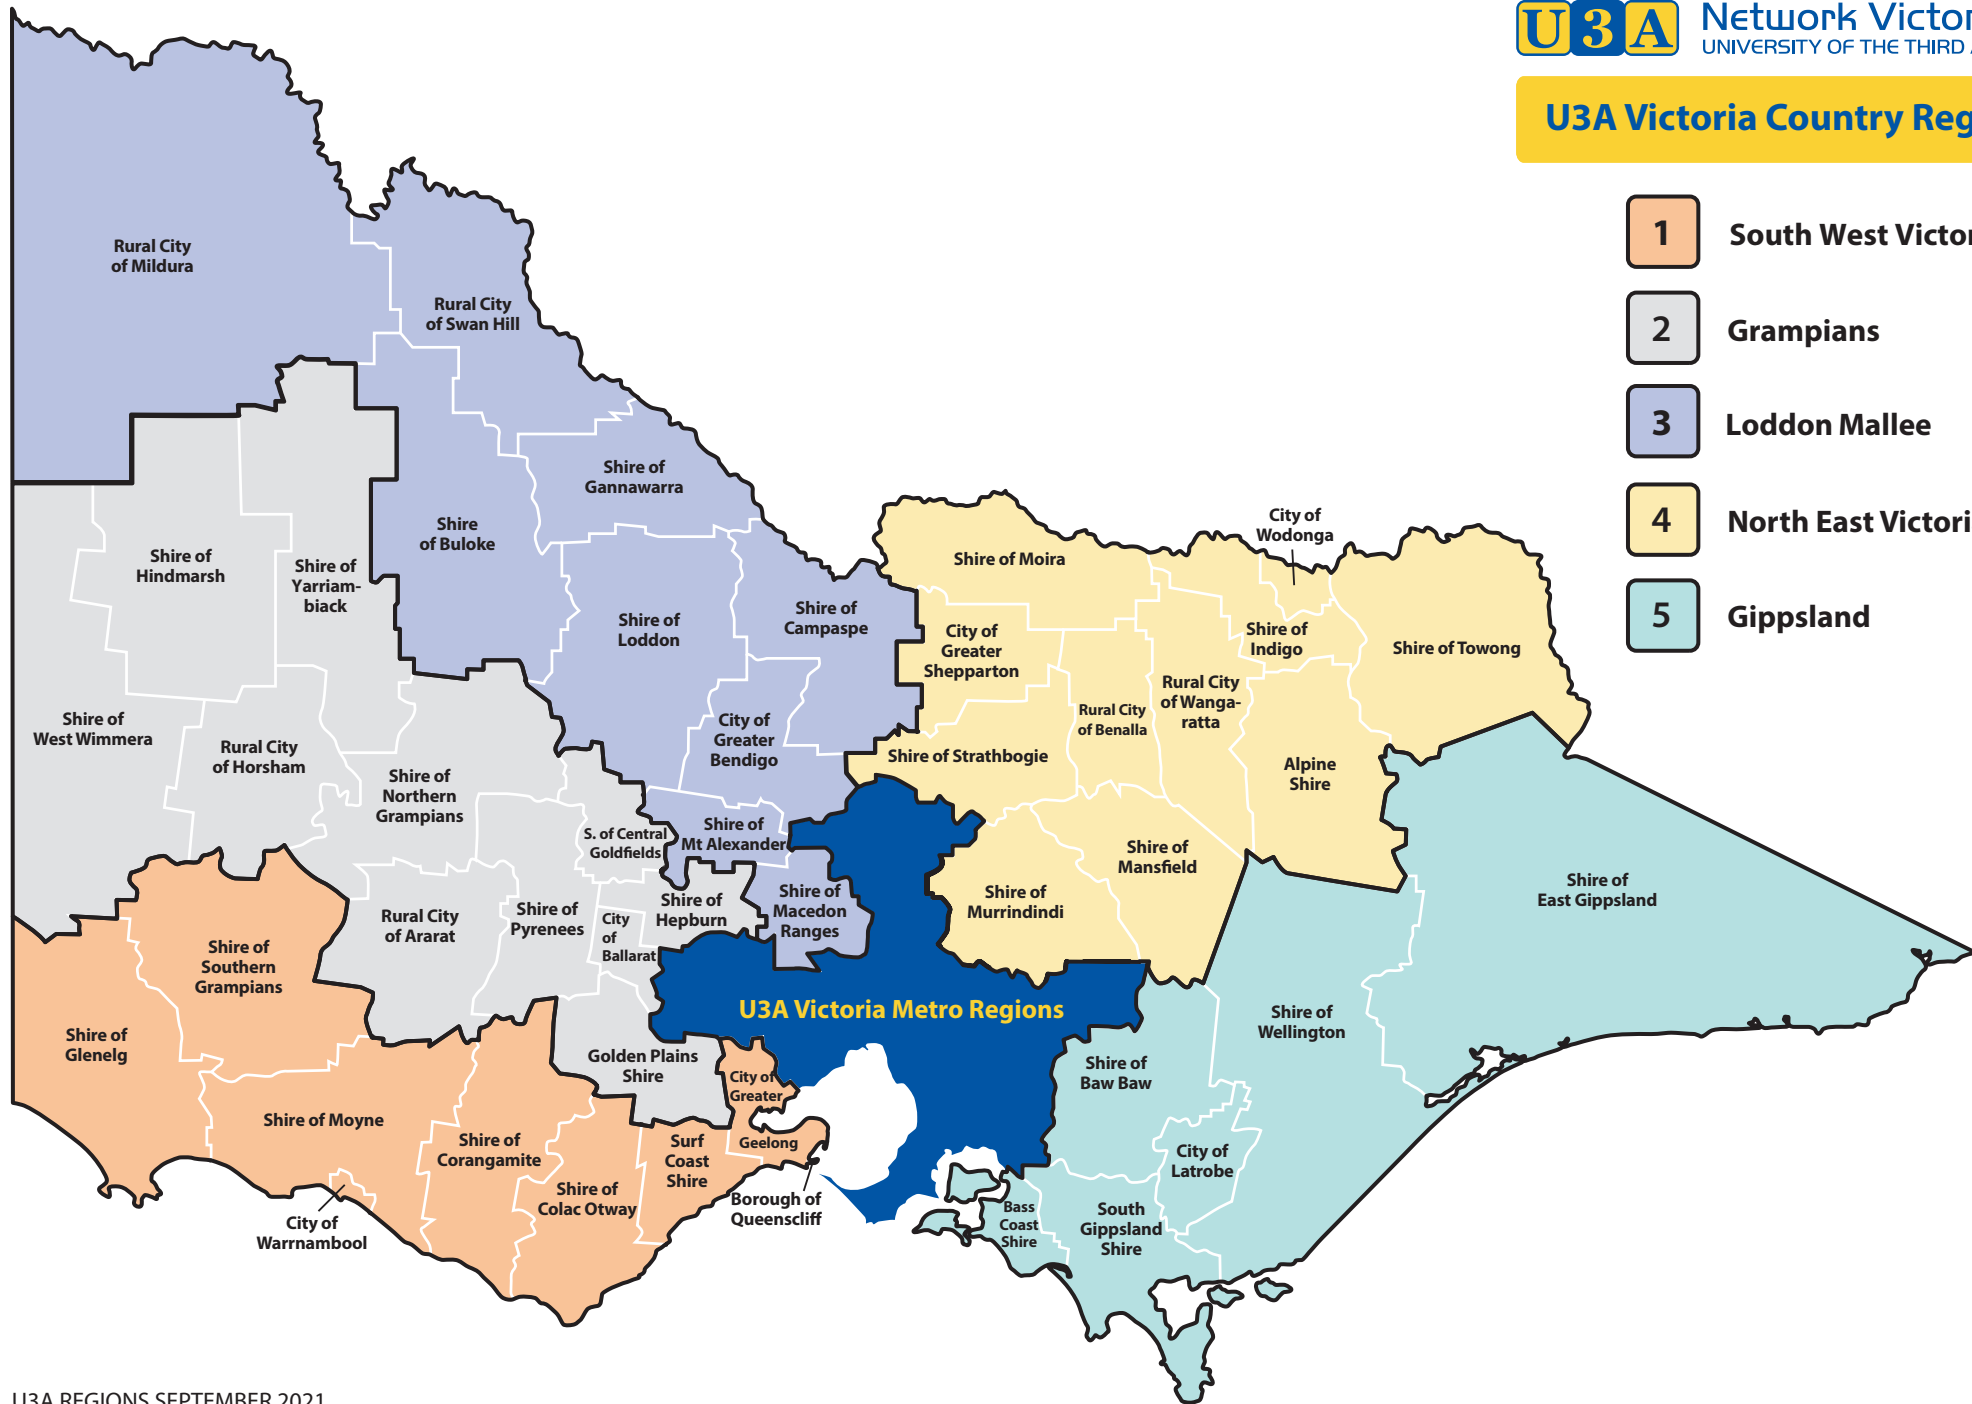

U3A Victoria Country Regions

U3A Victoria Metro Regions

- 6 Western Metro
- 7 Northern Metro
- 8 Outer Eastern
- 9 Eastern Metro
- 10 Outer South East Metro and Mornington Peninsula
- 11 Central and Southern Metro

Inner Metro Councils

- 1 Melbourne
- 2 Maribyrnong
- 3 Moonee Valley
- 4 Moreland
- 5 Yarra
- 6 Boroondara
- 7 Stonnington
- 8 Port Phillip
- 9 Bayside

U3A Victoria Country Regions

1 South West Victoria

U3A Apollo Bay
U3A Colac Otway
U3A Corangamite
U3A Corio Bay
U3A Geelong
U3A Hamilton
U3A Port Fairy
U3A Portland District
U3A Surfcoast
U3A Warrnambool

U3A Victoria Metro Regions

6 Western Metro

U3A Altona
U3A Bacchus Marsh
U3A Brimbank
U3A Hobsons Bay-Williamstown
U3A Melton Campus
U3A Moonee Valley
U3A Werribee Region

7 Northern Metro

U3A Banyule
U3A Chinese Yarra
U3A Darebin
U3A Hume
U3A Moreland
U3A Nillumbik
U3A Sunbury
U3A Wallan
U3A Whittlesea
U3A Yarra City

10 Outer South East Metro and Mornington Peninsula

U3A Cardinia
U3A Casey
U3A Cranbourne
U3A Dandenong
U3A Frankston
U3A Hastings
U3A Mornington
U3A Southern Peninsula

11 Central and Southern Metro

U3A Bayside
U3A Glen Eira
U3A Kingston
U3A Melbourne City
U3A Moorleigh
U3A Port Phillip
U3A Stonnington